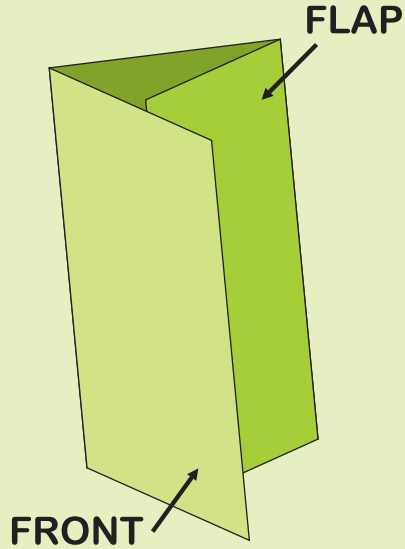

Some Information To Create Your File

A4 to DL

99 x 210mm

- 3 mm BLEED
- TRIM BOX
- 5mm QUOTE AREA
- FOLD