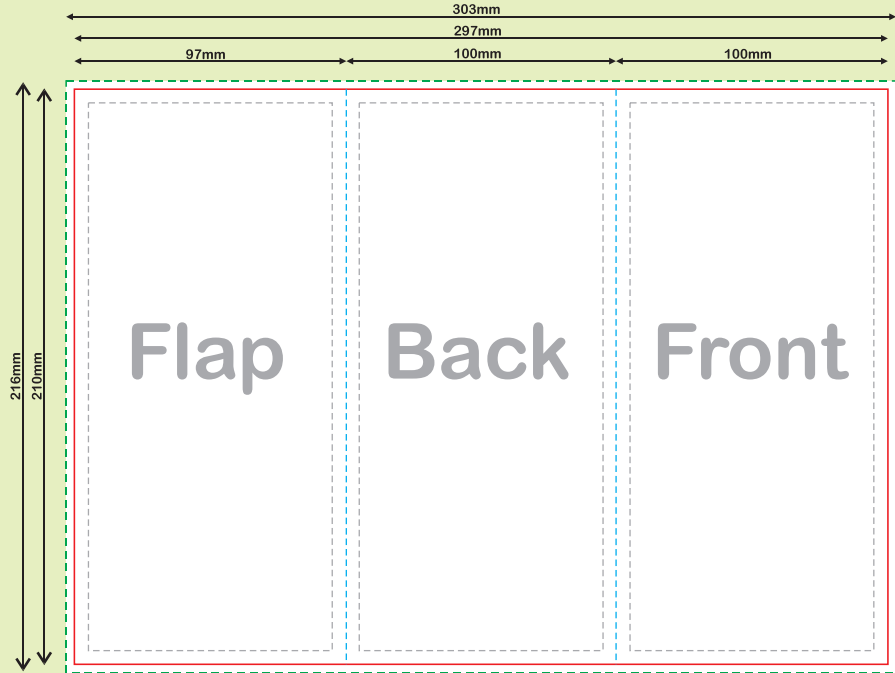

Some Information To Create Your File

A4 to DL

99 x 210mm

- 3 mm BLEED
- TRIM BOX
- 5mm QUOTE AREA
- FOLD